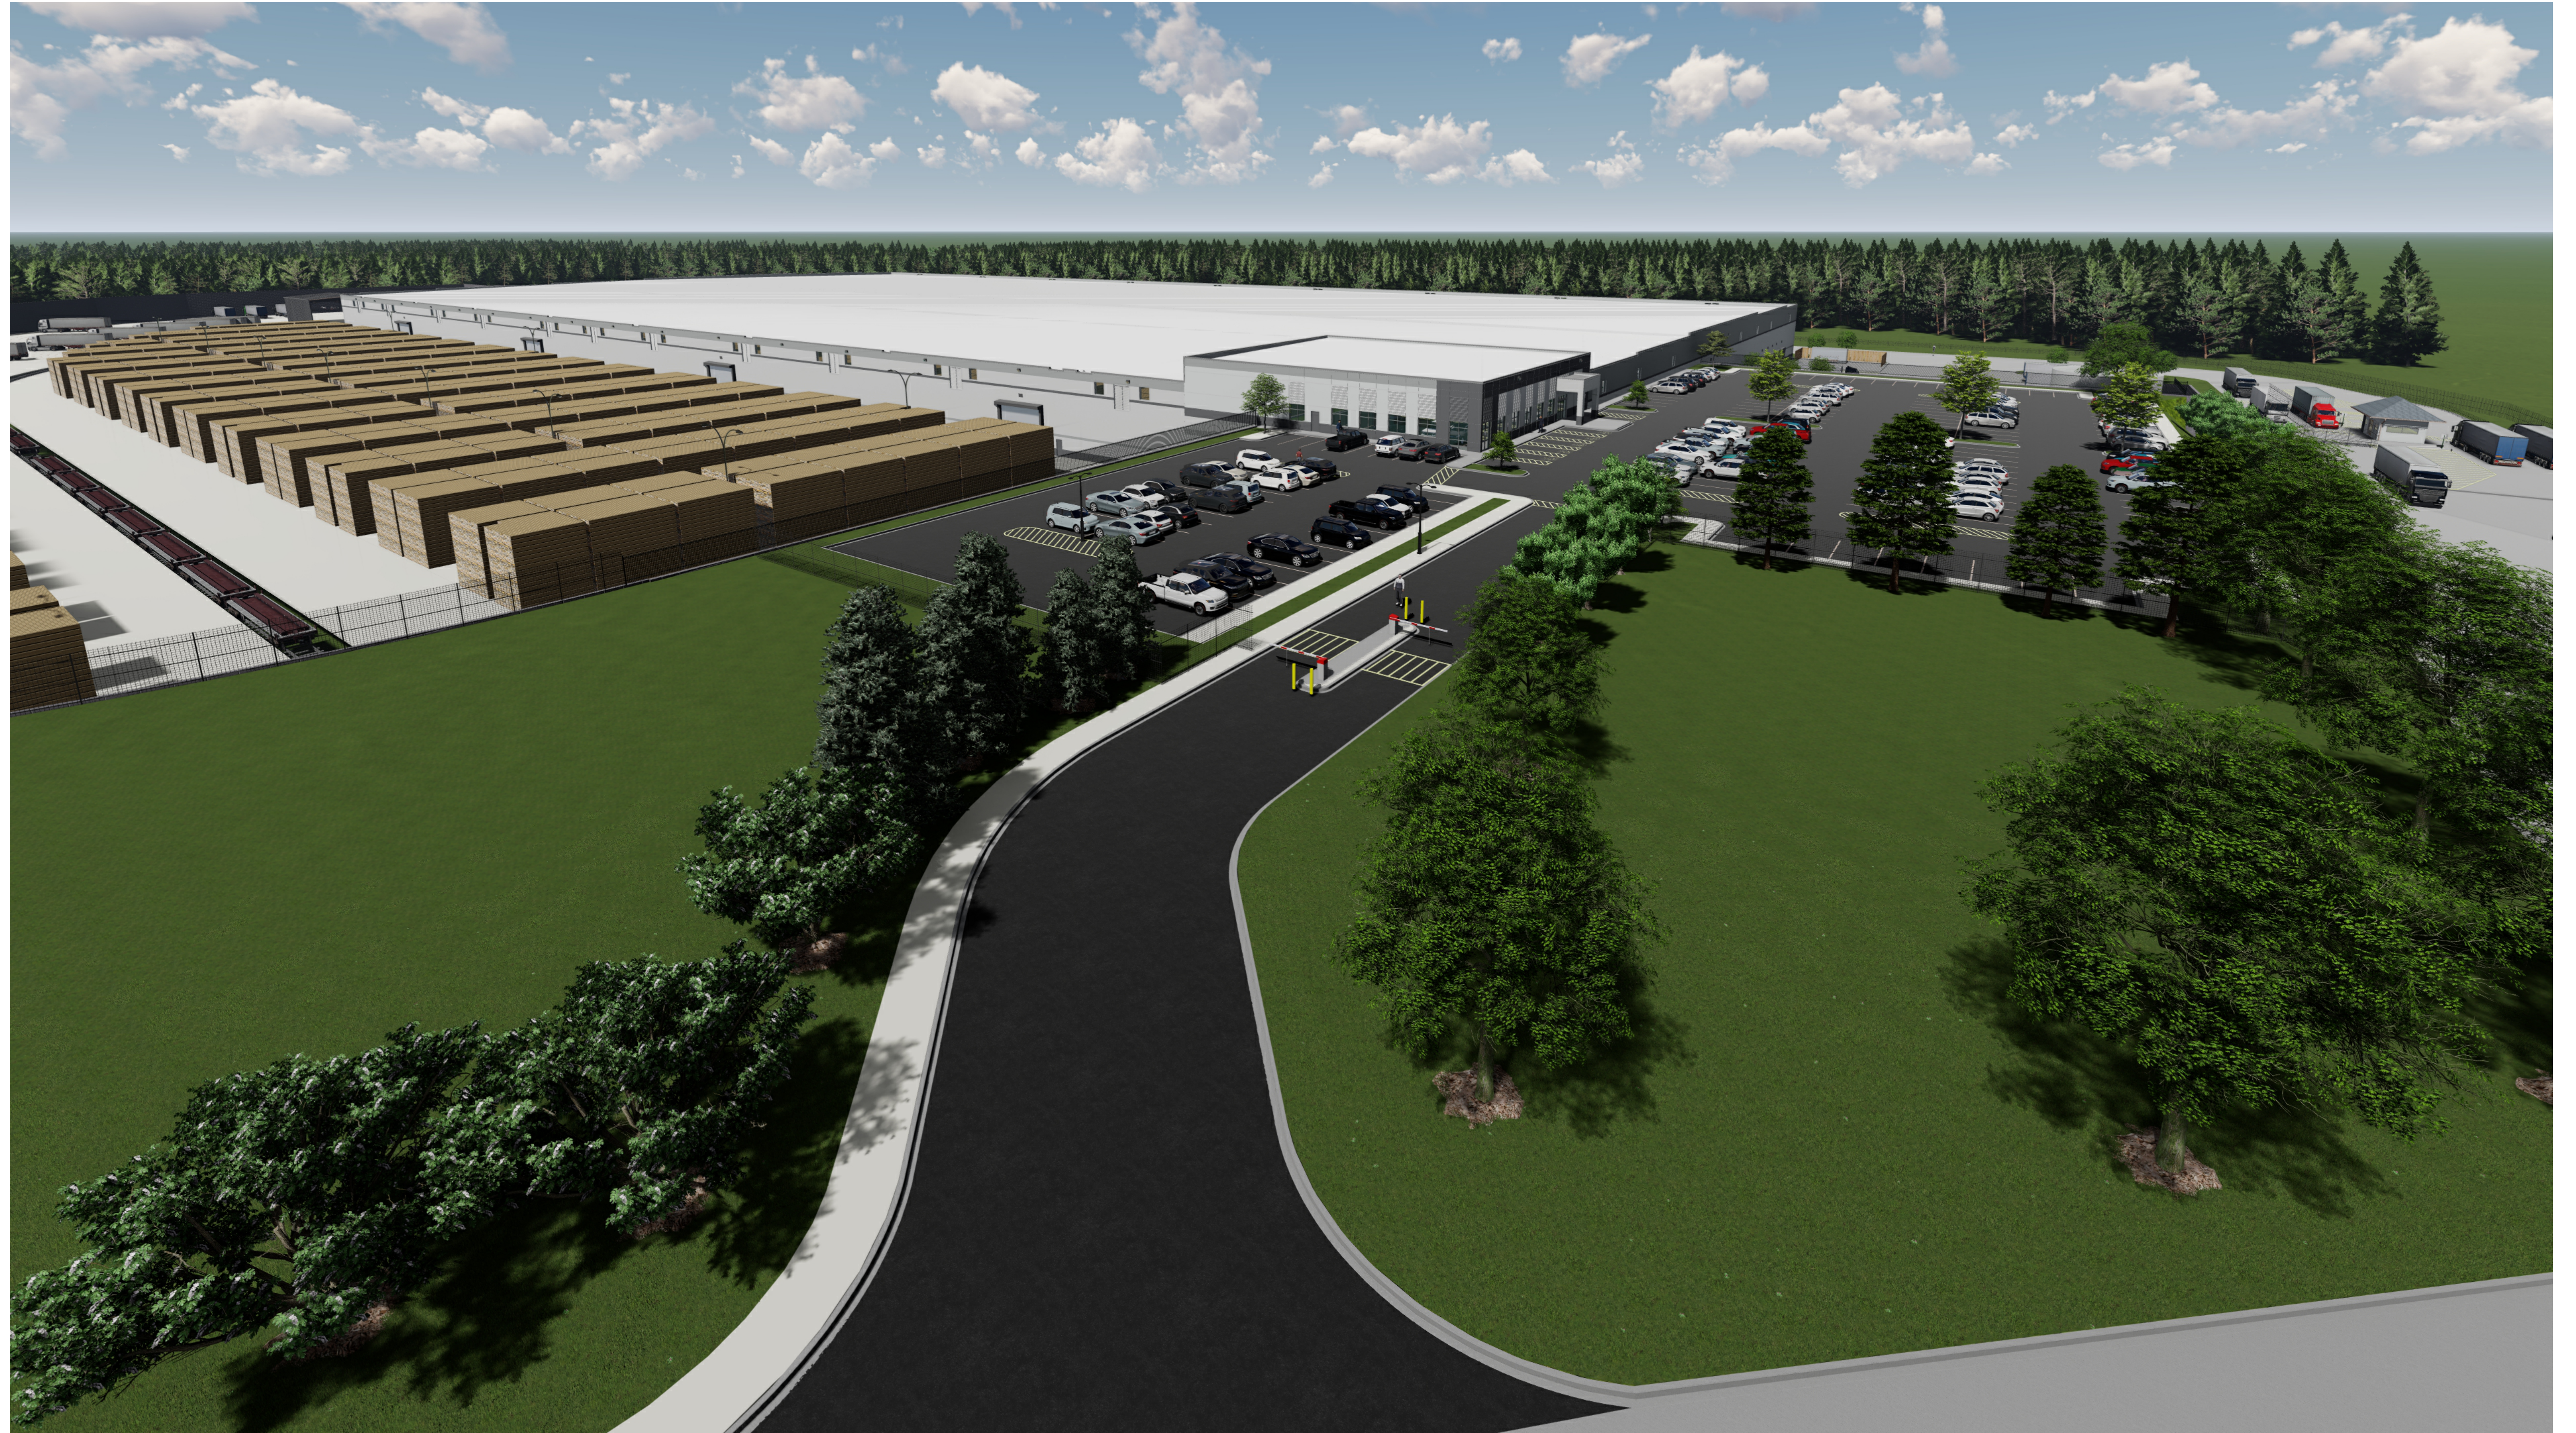

3D VIEW - BUILDING MAIN ENTRANCE

1

3D VIEW - BUILDING SOUTH EAST

1/2" = 1'-0"

MACGREGOR ASSOCIATES ARCHITECTS

2022-149

PROJECT SANDBOX

THEODORE DRIVE
WESTMINSTER, MASSACHUSETTS 01473

3D VIEW

02/27/23